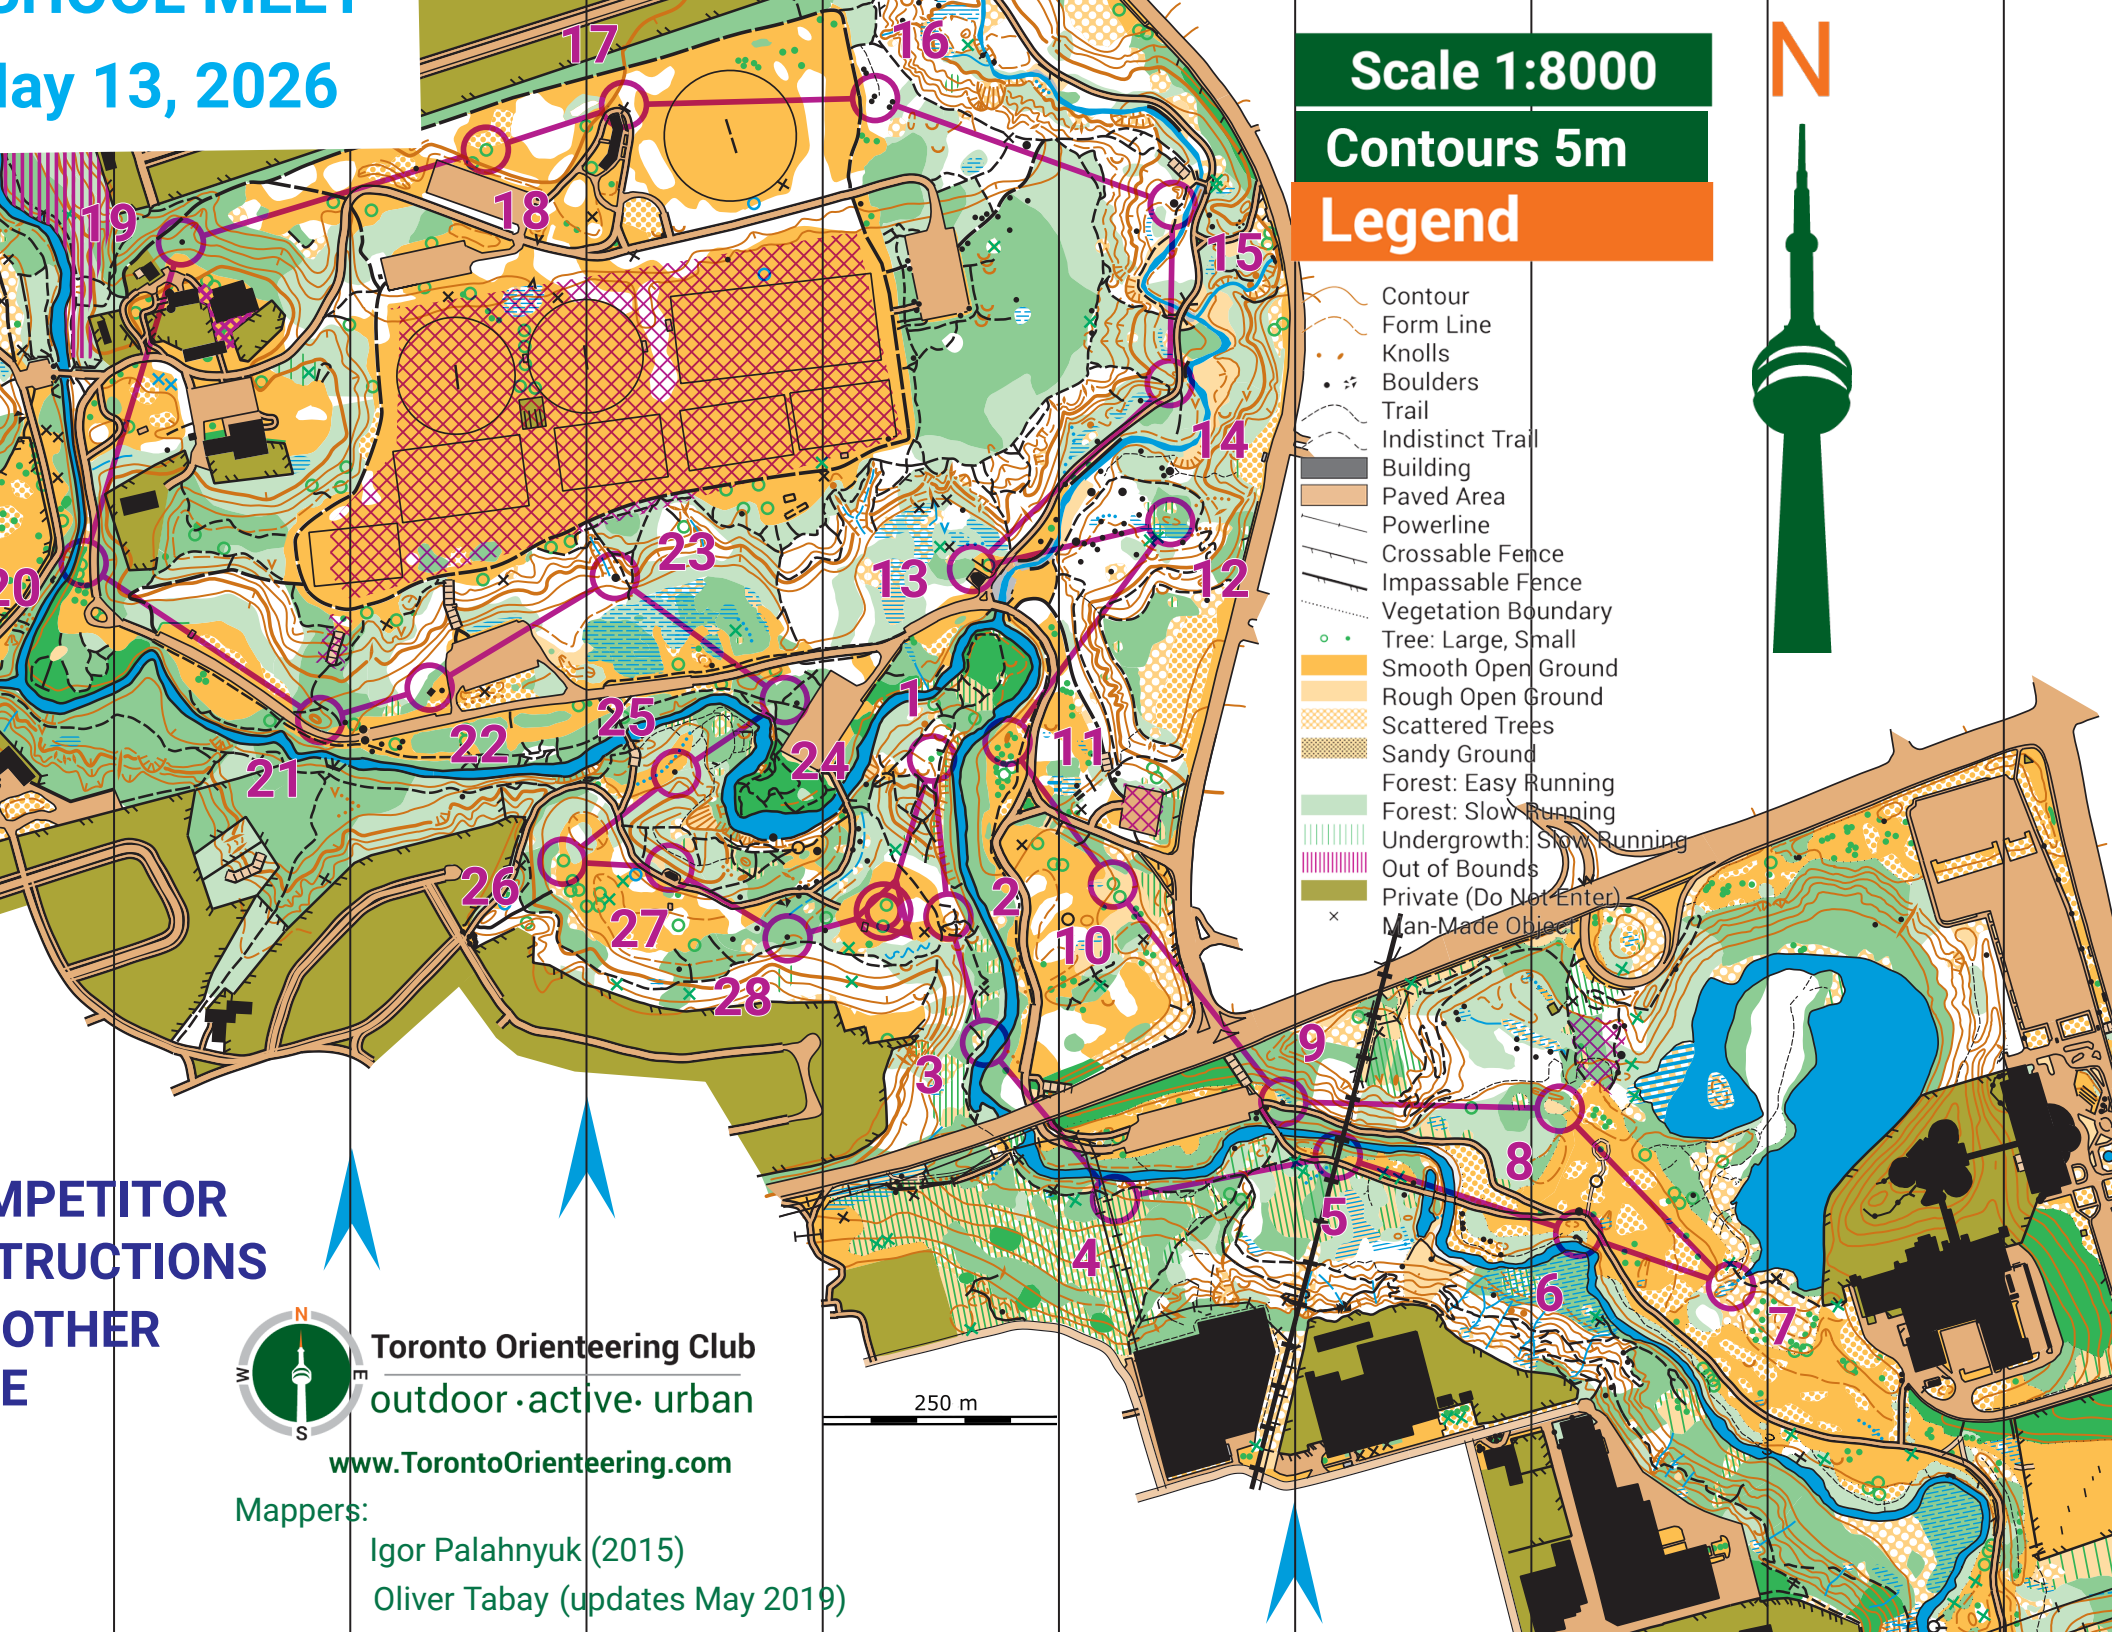

COMPETITOR  
INSTRUCTIONS  
OTHER  
E

Toronto Orienteering Club  
outdoor · active · urban

[www.TorontoOrienteering.com](http://www.TorontoOrienteering.com)

Mappers:

Igor Palahnyuk (2015)  
Oliver Tabay (updates May 2019)

Scale 1:8000  
Contours 5m  
Legend

- Contour
- Form Line
- Knolls
- Boulders
- Trail
- Indistinct Trail
- Building
- Paved Area
- Powerline
- Crossable Fence
- Impassable Fence
- Vegetation Boundary
- Tree: Large, Small
- Smooth Open Ground
- Rough Open Ground
- Scattered Trees
- Sandy Ground
- Forest: Easy Running
- Forest: Slow Running
- Undergrowth: Slow Running
- Out of Bounds
- Private (Do Not Enter)
- Man-Made Object

250 m